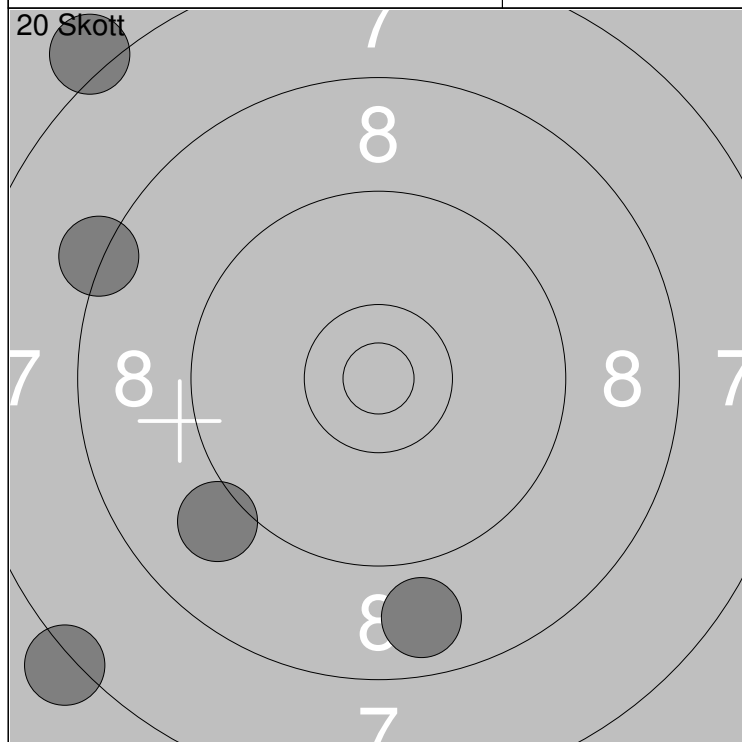

Serie	39
Total	132

16:	8.6	↘
17:	9.7	↗
18:	8.8	↗
19:	8.3	→
20:	8.4	↑

Serie	41
Total	173

1: 10.4x ↖	Serie 48
2: 9.4 ↗	
3: 9.4 ↗	
4: 10.0 ↖	
5: 10.0 ↖	
Total 48	

6: 9.2 ↖	Serie 46
7: 8.5 ↖	
8: 10.7x ↓	
9: 9.0 ↗	
10: 10.6x ↖	
Total 94	

11: 8.3 ↖	Serie 39
12: 8.8 ↓	
13: 7.1 ↗	
14: 9.1 ↖	
15: 7.2 ↖	
Total 133	

16: 8.1 ↖	Serie 38
17: 8.0 ↗	
18: 8.1 ↗	
19: 8.1 ↖	
20: 6.7 ←	
Total 171	

1: 10.7x ↙	Serie  Total	47  47
2: 9.6 ↗		
3: 10.0 ↓		
4: 9.8 ←		
5: 9.6 ↙		