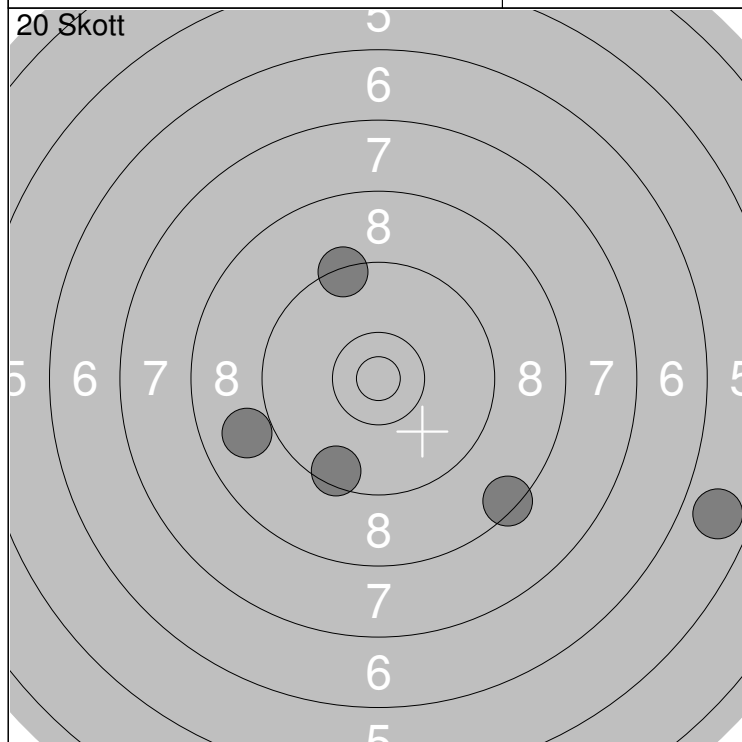

Total 48

6: 10.4x ↗  
 7: 10.5x ↘  
 8: 10.3x →  
 9: 9.4 ↗  
 10: 9.4 ↘

Serie 48

Total 96

20 Skott

20 Skott

11: 8.7 ↗  
 12: 9.0 ↗  
 13: 5.6 →  
 14: 8.9 ↘  
 15: 10.3 →

Serie 40

Total 136

16: 8.6 ↑  
 17: 8.3 ↘  
 18: 9.4 →  
 19: 9.6 ↘  
 20: 8.2 ↘

Serie 42

Total 178

1: 9.7 ↗	Serie 47
2: 9.9 →	
3: 10.3x ↗	
4: 10.3x ↖	
5: 9.3 ←	
Total 47	

6: 10.2 ↓	Serie 46
7: 9.6 ↘	
8: 10.4x ↘	
9: 9.4 ↖	
10: 8.2 ←	
Total 93	

11: 9.4 ↖	Serie 39
12: 5.8 →	
13: 8.4 ↘	
14: 9.5 ↓	
15: 8.9 ←	
Total 132	

16: 9.9 →	Serie 46
17: 9.3 ↓	
18: 9.2 ↖	
19: 10.0 ↘	
20: 9.6 ↗	
Total 178	

1: 10.2	←
2: 10.2	↘
3: 9.8	→
4: 10.3x	↗
5: 10.5x	↙

Serie	49
Total	49