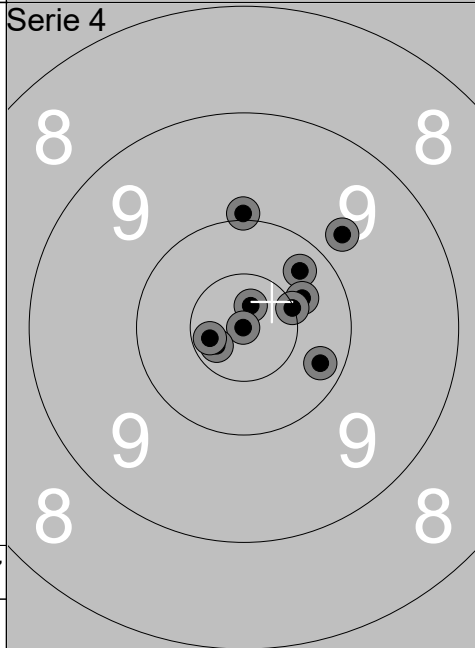

1:	9.5	←
2:	10.3	↗
3:	8.0	←
4:	10.0	←
5:	8.2	↑
6:	10.0	↗
7:	10.4	↓
8:	6.8	→
9:	9.0	→
10:	7.9	↗
<b>Serie</b>		<b>90.1</b>
<b>Total</b>		<b>487.6</b>

1:	10.4x	←
2:	9.6	→
3:	8.9	↑
4:	8.0	←
5:	9.7	↓
6:	9.1	←
7:	10.2	↖
8:	9.9	↓
9:	9.0	↗
10:	8.6	→
<b>Serie</b>		<b>93.4</b>
<b>Total</b>		<b>581.0</b>

Skjutlag <b>1</b>	Tavla <b>13</b>	<b>Kenneth Hagenstam</b>	
300m STD		Bromma-Solna Skyttefören (ST)	HERR
23-26.07.2018		Sport SM 2018	kristinehamn skf

1:	9.1	↖		
			Serie	9.1
			Total	9.1

1:	9.3	↖
2:	7.3	↑
3:	9.7	↗
4:	10.4	↗
5:	9.9	↘
6:	10.2	↗
7:	10.3	↗
8:	10.4	↗
9:	9.2	↓
10:	9.4	↘
<b>Serie</b>		<b>96.1</b>
<b>Total</b>		<b>96.1</b>

1:	9.4	↗
2:	9.5	→
3:	9.7	↓
4:	10.1	↓
5:	9.5	↖
6:	10.4x	→
7:	10.3	↘
8:	9.8	↗
9:	10.6x	↗
10:	9.0	←
<b>Serie</b>		<b>98.3</b>
<b>Total</b>		<b>194.4</b>

1:	9.2	←
2:	10.6x	↑
3:	10.5x	↑
4:	10.2	←
5:	10.6x	↖
6:	9.1	←
7:	10.0	→
8:	10.7x	↓
9:	10.1	↖
10:	9.7	↘
<b>Serie</b>		<b>100.7</b>
<b>Total</b>		<b>295.1</b>

1:	10.2	↘
2:	10.8x	↑
3:	10.9x	↖
4:	10.7x	↖
5:	9.8	↗
6:	10.0	↑
7:	10.3	↗
8:	10.4	↗
9:	10.5x	↗
10:	10.6x	↖
<b>Serie</b>		<b>104.2</b>
<b>Total</b>		<b>399.3</b>

1:	9.0	↓
2:	9.0	←
3:	9.1	↓
4:	8.0	←
5:	8.0	←
6:	9.4	←
7:	9.7	↗
8:	5.8	↗
9:	10.3	↑
10:	9.5	↖
<b>Serie</b>		<b>87.8</b>
<b>Total</b>		<b>487.1</b>