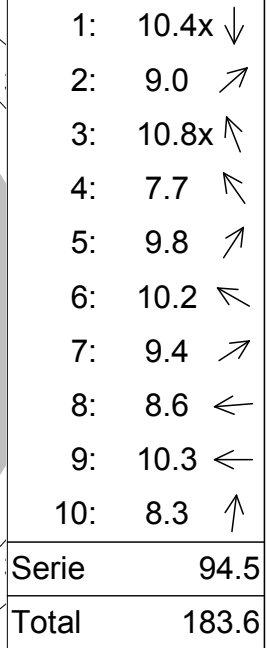

Serie 2

1:	10.4x	↘
2:	9.0	↗
3:	10.8x	↖
4:	7.7	↖
5:	9.8	↗
6:	10.2	↖
7:	9.4	↗
8:	8.6	←
9:	10.3	←
10:	8.3	↑
Serie		94.5
Total		183.6