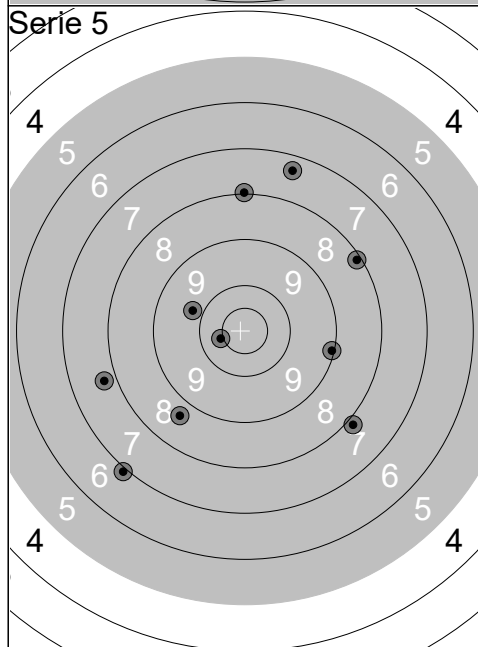

1:	10.2	→
2:	10.2	→
3:	10.2	↗
4:	9.3	↘
5:	10.2	↓
6:	10.3	↗
7:	10.5x	←
8:	10.1	←
9:	7.3	←
10:	10.5x	→
<b>Serie</b>		<b>98.8</b>
<b>Total</b>		<b>98.8</b>

1:	9.6	←
2:	9.9	↘
3:	9.4	→
4:	10.2	↗
5:	8.8	←
6:	10.8x	↗
7:	10.6x	↘
8:	9.2	←
9:	10.0	↘
10:	8.7	←
<b>Serie</b>		<b>97.2</b>
<b>Total</b>		<b>196.0</b>

1:	9.8	↘
2:	10.1	→
3:	10.1	←
4:	10.0	←
5:	10.4x	↓
6:	10.6x	→
7:	10.4	↘
8:	10.1	↘
9:	10.4	↑
10:	10.8x	↗
<b>Serie</b>		<b>102.7</b>
<b>Total</b>		<b>298.7</b>

1:	9.5	←
2:	9.9	→
3:	10.3	←
4:	10.6x	←
5:	10.3	←
6:	10.2	↘
7:	10.4	→
8:	10.1	→
9:	9.9	↓
10:	9.6	↗
<b>Serie</b>		<b>100.8</b>
<b>Total</b>		<b>399.5</b>

Skjutlag	Tavla	Bo Knoblauch	
1	17	300m STD	Karlstad-Ulvsby Skyttefö (VÄ)
23-26.07.2018		Sport SM 2018	HERR
23-26.07.2018		Sport SM 2018	
23-26.07.2018		kristinehamn skf	
Serie 1			1: 9.3 ← 2: 10.6x ↘ 3: 10.0 → 4: 8.6 ↓ 5: 10.5x ↗ 6: 9.4 ← 7: 10.0 ← 8: 9.1 ← 9: 9.2 ↖ 10: 6.7 → Serie 93.4 Total 93.4
Serie 2			1: 8.9 ↗ 2: 7.6 ← 3: 8.9 ↘ 4: 10.3 ↓ 5: 10.1 ← 6: 9.4 → 7: 10.3 ↑ 8: 8.1 ← 9: 10.4x ←← 10: 10.6x ↘ Serie 94.6 Total 188.0
Serie 3			1: 10.7x ↘ 2: 10.3 ↓ 3: 9.8 ← 4: 10.0 ← 5: 6.7 ↘ 6: 10.3 ↑ 7: 10.5x ↗ 8: 10.1 ↗ 9: 10.6x ↑ 10: 9.7 ↗ Serie 98.7 Total 286.7
Serie 4			1: 10.1 ↑ 2: 9.4 ↑ 3: 9.2 → 4: 10.7x ↘ 5: 9.8 → 6: 9.5 ← 7: 10.6x ↓ 8: 10.3 ← 9: 10.4 ↖ 10: 10.7x ↘ Serie 100.7 Total 387.4
Serie 5			1: 5.4 ↓ 2: 7.4 ↘ 3: 6.8 → 4: 6.3 ↑ 5: 3.2 ↖ 6: 8.2 → 7: 8.7 ↘ 8: 7.3 → 9: 8.1 ← 10: 10.4 ↗ Serie 71.8 Total 459.2
Serie 6			1: 8.4 ↖ 2: 8.0 → 3: 9.4 ↘ 4: 6.4 ← 5: 7.4 ↖ 6: 6.3 ↑ 7: 9.7 ↗ 8: 5.5 → 9: 4.5 ← 10: 7.5 ↖ Serie 73.1 Total 532.3

**Serie 2**

1:	10.4x	↘
2:	9.0	↗
3:	10.8x	↖
4:	7.7	↖
5:	9.8	↗
6:	10.2	↖
7:	9.4	↗
8:	8.6	←
9:	10.3	←
10:	8.3	↑
<b>Serie</b>		<b>94.5</b>
<b>Total</b>		<b>183.6</b>

**Serie 6**

1:	9.3	↖
2:	6.6	←
3:	10.4x	↗
4:	10.2	↘
5:	9.7	↘
6:	7.7	↘
7:	9.2	↗
8:	9.6	↖
9:	10.3	↑
10:	8.3	↑
<b>Serie</b>		<b>91.3</b>
<b>Total</b>		<b>553.9</b>