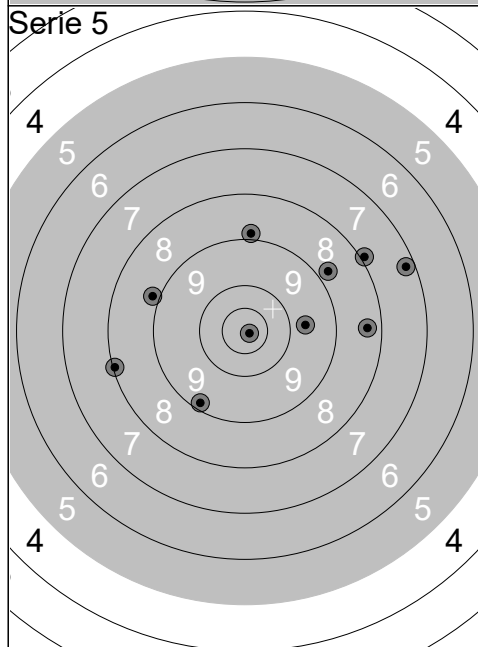

Skjutlag	Tavla	Magnus Lindquist	
1	5	Kungl Värmlands Reg SF	HERR
300m STD		HERR	
23-26.07.2018		Sport SM 2018	kristinehamn skf
	1: 9.3 ↖		1: 10.1 ↗
	2: 9.2 ↘		2: 6.0 →
	3: 8.6 ←		3: 9.9 ↗
	4: 8.8 ↘		4: 9.0 ↑
	5: 8.9 ↗		5: 9.6 ↑
	6: 9.6 →		6: 3.7 →
	7: 8.0 ↗		7: 9.4 ←
	8: 8.2 ↗		8: 10.2 ↗
	9: 8.7 ←		9: 0.0
	10: 9.8 ←		10: 5.7 ↓
	Serie 89.1		Serie 73.6
Total 89.1	Total 162.7		
	1: 10.5x ↘		1: 10.7x ←
	2: 9.5 ↗		2: 10.6x ←
	3: 10.4x ↘		3: 10.2 ↓
	4: 9.6 →		4: 10.4x ↗
	5: 9.6 ↘		5: 9.7 ←
	6: 8.6 ←		6: 7.8 ↑
	7: 10.8x ←		7: 9.9 →
	8: 9.1 ↘		8: 10.1 ↗
	9: 10.5x ↑		9: 8.6 ↖
	10: 10.6x ←		10: 10.3 ↓
	Serie 99.2		Serie 98.3
Total 261.9	Total 360.2		
	1: 6.9 ↗		1: 8.5 ↑
	2: 8.1 ↘		2: 9.6 →
	3: 7.1 →		3: 8.2 ↗
	4: 9.7 ↑		4: 10.1 ←
	5: 6.5 ↗		5: 8.7 →
	6: 5.6 →		6: 6.2 ↗
	7: 7.0 →		7: 9.9 ↑
	8: 5.4 →		8: 9.8 ↑
	9: 10.0 ↑		9: 8.7 ↗
	10: 8.2 →		10: 8.2 →
	Serie 74.5		Serie 87.9
Total 434.7	Total 522.6		

1:	10.2	→
2:	10.2	→
3:	10.2	↗
4:	9.3	↘
5:	10.2	↓
6:	10.3	↗
7:	10.5x	←
8:	10.1	←
9:	7.3	←
10:	10.5x	→
<b>Serie</b>		<b>98.8</b>
<b>Total</b>		<b>98.8</b>

1:	9.6	←
2:	9.9	↘
3:	9.4	→
4:	10.2	↗
5:	8.8	←
6:	10.8x	↗
7:	10.6x	↘
8:	9.2	←
9:	10.0	↘
10:	8.7	←
<b>Serie</b>		<b>97.2</b>
<b>Total</b>		<b>196.0</b>

1:	9.8	↘
2:	10.1	→
3:	10.1	←
4:	10.0	←
5:	10.4x	↓
6:	10.6x	→
7:	10.4	↘
8:	10.1	↘
9:	10.4	↑
10:	10.8x	↗
<b>Serie</b>		<b>102.7</b>
<b>Total</b>		<b>298.7</b>

1:	9.5	←
2:	9.9	→
3:	10.3	←
4:	10.6x	←
5:	10.3	←
6:	10.2	↘
7:	10.4	→
8:	10.1	→
9:	9.9	↓
10:	9.6	↗
<b>Serie</b>		<b>100.8</b>
<b>Total</b>		<b>399.5</b>

1:	10.8x	↘
2:	7.9	↗
3:	9.7	→
4:	8.1	←
5:	8.9	←
6:	8.3	→
7:	7.2	↗
8:	9.2	↘
9:	8.9	↑
10:	8.8	↗
<b>Serie</b>		<b>87.8</b>
<b>Total</b>		<b>487.3</b>

1:	9.8	↘
2:	9.6	↓
3:	8.7	←
4:	9.9	↓
5:	10.0	↗
6:	9.4	←
7:	7.4	→
8:	9.2	←
9:	10.0	→
10:	9.3	↘
<b>Serie</b>		<b>93.3</b>
<b>Total</b>		<b>580.6</b>