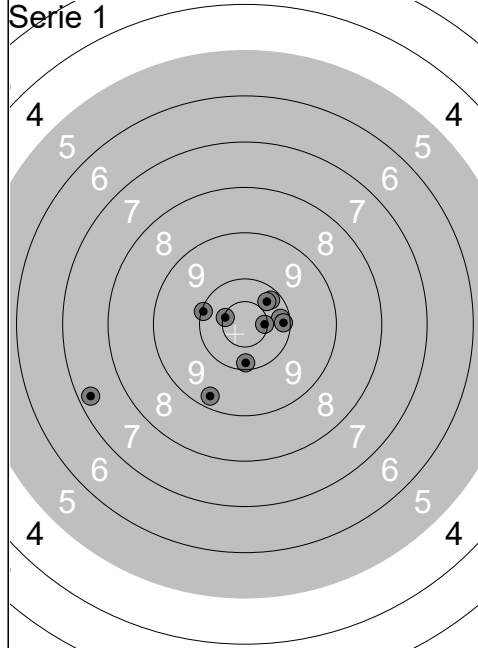

1:	10.2	→
2:	10.2	→
3:	10.2	↗
4:	9.3	↘
5:	10.2	↓
6:	10.3	↗
7:	10.5x	←
8:	10.1	←
9:	7.3	←
10:	10.5x	→
Serie		98.8
Total		98.8