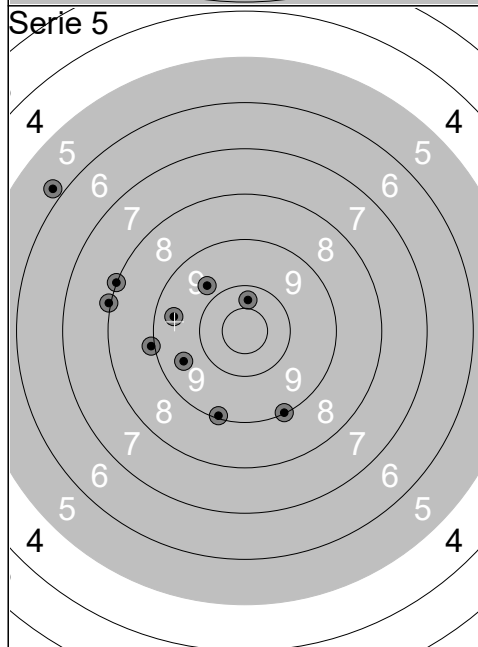

1:	9.5	←
2:	10.3	↗
3:	8.0	←
4:	10.0	←
5:	8.2	↑
6:	10.0	↗
7:	10.4	↓
8:	6.8	→
9:	9.0	→
10:	7.9	↗
<b>Serie</b>		<b>90.1</b>
<b>Total</b>		<b>487.6</b>

1:	10.4x	←
2:	9.6	→
3:	8.9	↑
4:	8.0	←
5:	9.7	↓
6:	9.1	←
7:	10.2	↖
8:	9.9	↓
9:	9.0	↗
10:	8.6	→
<b>Serie</b>		<b>93.4</b>
<b>Total</b>		<b>581.0</b>

Skjutlag <b>1</b>	Tavla <b>13</b>	<b>Kenneth Hagenstam</b>	
300m STD		Bromma-Solna Skyttefören (ST)	HERR
23-26.07.2018		Sport SM 2018	kristinehamn skf

1:	9.1	↖		
			Serie	9.1
			Total	9.1

1:	9.3	↖
2:	7.3	↑
3:	9.7	↗
4:	10.4	↗
5:	9.9	↘
6:	10.2	↗
7:	10.3	↗
8:	10.4	↗
9:	9.2	↓
10:	9.4	↘
<b>Serie</b>		<b>96.1</b>
<b>Total</b>		<b>96.1</b>

1:	9.4	↗
2:	9.5	→
3:	9.7	↓
4:	10.1	↓
5:	9.5	↖
6:	10.4x	→
7:	10.3	↘
8:	9.8	↗
9:	10.6x	↗
10:	9.0	←
<b>Serie</b>		<b>98.3</b>
<b>Total</b>		<b>194.4</b>

1:	9.2	←
2:	10.6x	↑
3:	10.5x	↑
4:	10.2	←
5:	10.6x	↖
6:	9.1	←
7:	10.0	→
8:	10.7x	↓
9:	10.1	↖
10:	9.7	↘
<b>Serie</b>		<b>100.7</b>
<b>Total</b>		<b>295.1</b>

1:	10.2	↘
2:	10.8x	↑
3:	10.9x	↖
4:	10.7x	↖
5:	9.8	↗
6:	10.0	↑
7:	10.3	↗
8:	10.4	↗
9:	10.5x	↗
10:	10.6x	↖
<b>Serie</b>		<b>104.2</b>
<b>Total</b>		<b>399.3</b>

1:	9.0	↓
2:	9.0	←
3:	9.1	↓
4:	8.0	←
5:	8.0	←
6:	9.4	←
7:	9.7	↗
8:	5.8	↗
9:	10.3	↑
10:	9.5	↖
<b>Serie</b>		<b>87.8</b>
<b>Total</b>		<b>487.1</b>