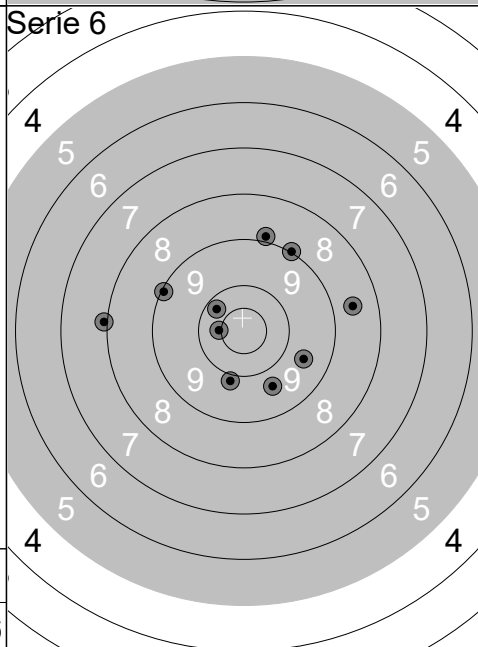

Skjutlag	Tavla	Kim Jönsson			
1	9	Furulunds Skytteförening (SK)	HERR		
300m STD		kristinehamn skf			
23-26.07.2018		Sport SM 2018			
	1:	9.0 ↗		1:	10.2 ➡
	2:	9.5 ➡		2:	9.3 ↘
	3:	8.9 ↗		3:	10.8x ➡
	4:	9.4 ➡		4:	9.5 ←
	5:	8.9 ↘		5:	10.3 ➡
	6:	10.4 ➡		6:	9.8 ←
	7:	8.7 ↑		7:	10.6x ↘
	8:	9.5 ←		8:	10.6x ↗
	9:	7.8 ↘		9:	9.8 ↘
	10:	9.3 ↑		10:	9.8 ↘
Serie 91.4		Serie 100.7			
Total 91.4		Total 192.1			
	1:	10.4 ↘		1:	10.5x ↗
	2:	9.6 ↗		2:	10.0 ↑
	3:	10.5x ↘		3:	9.3 ↑
	4:	10.7x ←		4:	10.5x ↑
	5:	9.8 ➡		5:	10.0 ➡
	6:	10.3 ➡		6:	10.0 ↑
	7:	10.7x ↗		7:	10.2 ➡
	8:	10.6x ↘		8:	10.2 ➡
	9:	10.2 ↘		9:	9.7 ➡
	10:	10.0 ↑		10:	9.2 ↑
Serie 102.8		Serie 99.6			
Total 294.9		Total 394.5			
	1:	9.2 ↑		1:	8.7 ↘
	2:	7.7 ↘		2:	9.7 ↗
	3:	7.7 ➡		3:	7.8 ↖
	4:	8.7 ↘		4:	8.2 ←
	5:	7.7 ↗		5:	9.6 ↓
	6:	2.6 ➡		6:	9.6 ↖
	7:	10.4 ←		7:	7.9 ↘
	8:	5.5 ➡		8:	9.7 ↗
	9:	8.0 ↓		9:	10.5x ↓
	10:	8.7 ➡		10:	8.3 ↓
Serie 76.2		Serie 90.0			
Total 470.7		Total 560.7			

1:	9.4	←
2:	10.0	↑
3:	9.4	←
4:	10.3	←
5:	8.2	↑
6:	10.2	↓
7:	10.2	→
8:	9.3	→
9:	10.7x	→
10:	10.2	↓
<b>Serie</b>		<b>97.9</b>
<b>Total</b>		<b>97.9</b>

1:	9.8	↖
2:	8.8	↗
3:	9.9	↗
4:	10.4x	→
5:	9.4	↑
6:	9.4	→
7:	9.6	↙
8:	10.8x	↓
9:	10.7x	↗
10:	10.0	↗
<b>Serie</b>		<b>98.8</b>
<b>Total</b>		<b>196.7</b>

1:	9.6	→
2:	10.9x	↙
3:	10.6x	↓
4:	9.7	←
5:	8.7	↗
6:	10.3	←
7:	10.3	↘
8:	10.5x	→
9:	9.6	↖
10:	10.5x	↘
<b>Serie</b>		<b>100.7</b>
<b>Total</b>		<b>297.4</b>

1:	10.5x	↙
2:	9.5	↘
3:	10.6x	→
4:	9.7	↑
5:	10.5x	↓
6:	9.5	↑
7:	10.4x	↙
8:	8.9	→
9:	9.7	←
10:	10.8x	↖
<b>Serie</b>		<b>100.1</b>
<b>Total</b>		<b>397.5</b>

1:	9.5	←
2:	10.3	↗
3:	8.0	←
4:	10.0	←
5:	8.2	↑
6:	10.0	↗
7:	10.4	↓
8:	6.8	→
9:	9.0	→
10:	7.9	↗
<b>Serie</b>		<b>90.1</b>
<b>Total</b>		<b>487.6</b>

1:	10.4x	←
2:	9.6	→
3:	8.9	↑
4:	8.0	←
5:	9.7	↓
6:	9.1	←
7:	10.2	↖
8:	9.9	↓
9:	9.0	↗
10:	8.6	→
<b>Serie</b>		<b>93.4</b>
<b>Total</b>		<b>581.0</b>