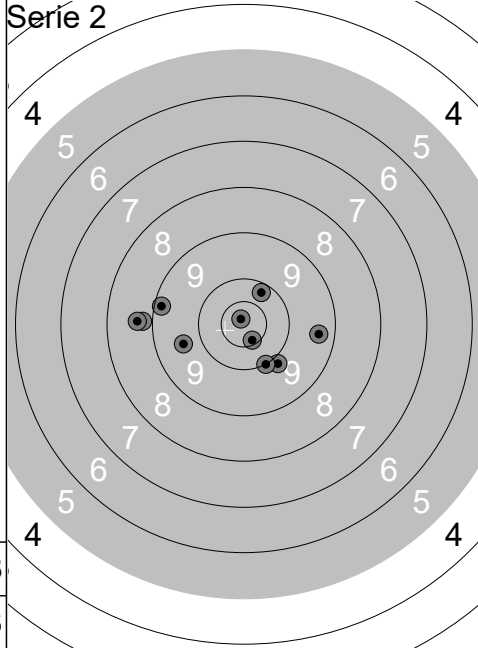

1:	9.6	←
2:	9.9	↘
3:	9.4	→
4:	10.2	↗
5:	8.8	←
6:	10.8x	↗
7:	10.6x	↘
8:	9.2	←
9:	10.0	↘
10:	8.7	←
Serie		97.2
Total		196.0