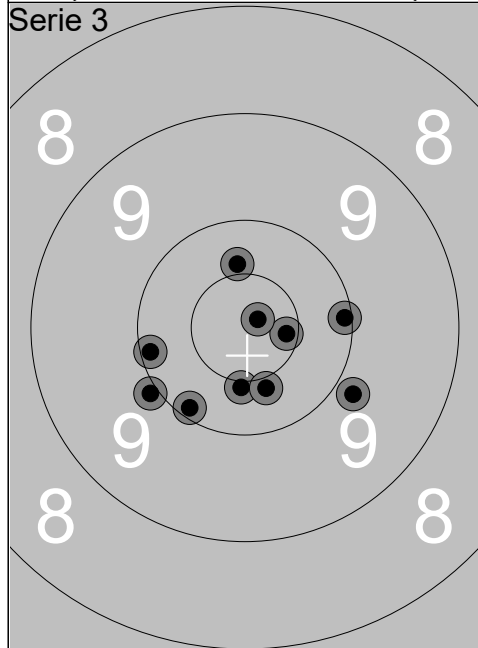

Skjutlag <b>1</b>	Tavla <b>4</b>	<b>Sam Andersson</b>	
300m STD		Furulunds Skytteförening (SK)	HERR
23-26.07.2018		Sport SM 2018	kristinehamn skf
<b>Serie 1</b>		1: 7.8 ← 2: 10.5x ↓ 3: 7.5 ← 4: 8.5 → 5: 7.8 ← 6: 9.9 ↗ 7: 10.0 ↘ 8: 10.4 ↓ 9: 9.1 ↓ 10: 9.6 ↖	<b>Serie 2</b>
		1: 6.6 → 2: 9.4 ↗ 3: 9.9 ↓ 4: 6.7 → 5: 10.4 ↑ 6: 7.9 ↘ 7: 10.0 ↗ 8: 8.7 ← 9: 9.9 ← 10: 9.1 ↖	
	Serie 91.1	Serie 88.6	
	Total 91.1	Total 179.7	
<b>Serie 3</b>		1: 10.7x → 2: 10.0 ↘ 3: 9.9 ← 4: 10.3 ↓ 5: 10.2 ↗ 6: 9.9 ↗ 7: 10.9x → 8: 9.7 ↗ 9: 9.9 → 10: 10.0 ←	<b>Serie 4</b>
		1: 9.6 ↓ 2: 10.4x ↓ 3: 10.2 ↖ 4: 10.1 → 5: 10.5x ↑ 6: 10.6x ↑ 7: 10.0 ↓ 8: 9.6 ↓ 9: 10.3 ↖ 10: 10.5x ↓	
	Serie 101.5	Serie 101.8	
	Total 281.2	Total 383.0	
<b>Serie 5</b>		1: 7.9 ↘ 2: 9.6 ← 3: 10.3 ↓ 4: 7.9 ↑ 5: 7.0 ↓ 6: 9.2 → 7: 6.5 ↗ 8: 9.8 ↓ 9: 8.7 ↓ 10: 10.1 ↘	<b>Serie 6</b>
		1: 8.0 → 2: 10.5x ↖ 3: 5.3 → 4: 8.4 ← 5: 8.8 ↗ 6: 10.2 ↓ 7: 8.8 → 8: 10.5x → 9: 10.6x ↓ 10: 9.6 ↑	
	Serie 87.0	Serie 90.7	
	Total 470.0	Total 560.7	

1:	10.2	→
2:	10.2	→
3:	10.2	↗
4:	9.3	↘
5:	10.2	↓
6:	10.3	↗
7:	10.5x	←
8:	10.1	←
9:	7.3	←
10:	10.5x	→
<b>Serie</b>		<b>98.8</b>
<b>Total</b>		<b>98.8</b>

1:	9.6	←
2:	9.9	↘
3:	9.4	→
4:	10.2	↗
5:	8.8	←
6:	10.8x	↗
7:	10.6x	↘
8:	9.2	←
9:	10.0	↘
10:	8.7	←
<b>Serie</b>		<b>97.2</b>
<b>Total</b>		<b>196.0</b>