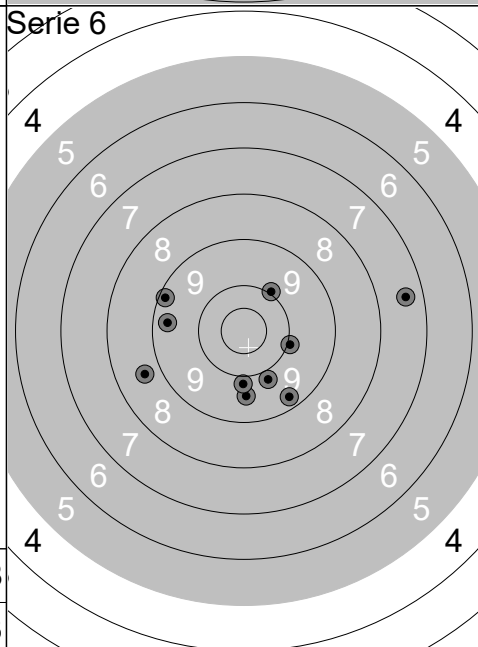

Skjutlag	Tavla	Magnus Lindquist	
1	5	Kungl Värmlands Reg SF	HERR
300m STD		HERR	
23-26.07.2018		Sport SM 2018	kristinehamn skf
	1: 9.3 ↖		1: 10.1 ↗
	2: 9.2 ↘		2: 6.0 →
	3: 8.6 ←		3: 9.9 ↗
	4: 8.8 ↘		4: 9.0 ↑
	5: 8.9 ↗		5: 9.6 ↑
	6: 9.6 →		6: 3.7 →
	7: 8.0 ↗		7: 9.4 ←
	8: 8.2 ↗		8: 10.2 ↗
	9: 8.7 ←		9: 0.0
	10: 9.8 ←		10: 5.7 ↓
	Serie 89.1		Serie 73.6
Total 89.1	Total 162.7		
	1: 10.5x ↘		1: 10.7x ←
	2: 9.5 ↗		2: 10.6x ←
	3: 10.4x ↘		3: 10.2 ↓
	4: 9.6 →		4: 10.4x ↗
	5: 9.6 ↘		5: 9.7 ←
	6: 8.6 ←		6: 7.8 ↑
	7: 10.8x ←		7: 9.9 →
	8: 9.1 ↘		8: 10.1 ↗
	9: 10.5x ↑		9: 8.6 ↖
	10: 10.6x ←		10: 10.3 ↓
	Serie 99.2		Serie 98.3
Total 261.9	Total 360.2		
	1: 6.9 ↗		1: 8.5 ↑
	2: 8.1 ↘		2: 9.6 →
	3: 7.1 →		3: 8.2 ↗
	4: 9.7 ↑		4: 10.1 ←
	5: 6.5 ↗		5: 8.7 →
	6: 5.6 →		6: 6.2 ↗
	7: 7.0 →		7: 9.9 ↑
	8: 5.4 →		8: 9.8 ↑
	9: 10.0 ↑		9: 8.7 ↗
	10: 8.2 →		10: 8.2 →
	Serie 74.5		Serie 87.9
Total 434.7	Total 522.6		

1:	10.2	→
2:	10.2	→
3:	10.2	↗
4:	9.3	↘
5:	10.2	↓
6:	10.3	↗
7:	10.5x	←
8:	10.1	←
9:	7.3	←
10:	10.5x	→
<b>Serie</b>		<b>98.8</b>
<b>Total</b>		<b>98.8</b>

1:	9.6	←
2:	9.9	↘
3:	9.4	→
4:	10.2	↗
5:	8.8	←
6:	10.8x	↗
7:	10.6x	↘
8:	9.2	←
9:	10.0	↘
10:	8.7	←
<b>Serie</b>		<b>97.2</b>
<b>Total</b>		<b>196.0</b>

1:	9.8	↘
2:	10.1	→
3:	10.1	←
4:	10.0	←
5:	10.4x	↓
6:	10.6x	→
7:	10.4	↘
8:	10.1	↘
9:	10.4	↑
10:	10.8x	↗
<b>Serie</b>		<b>102.7</b>
<b>Total</b>		<b>298.7</b>

1:	9.5	←
2:	9.9	→
3:	10.3	←
4:	10.6x	←
5:	10.3	←
6:	10.2	↘
7:	10.4	→
8:	10.1	→
9:	9.9	↓
10:	9.6	↗
<b>Serie</b>		<b>100.8</b>
<b>Total</b>		<b>399.5</b>

1:	10.8x	↘
2:	7.9	↗
3:	9.7	→
4:	8.1	←
5:	8.9	←
6:	8.3	→
7:	7.2	↗
8:	9.2	↘
9:	8.9	↑
10:	8.8	↗
<b>Serie</b>		<b>87.8</b>
<b>Total</b>		<b>487.3</b>

1:	9.8	↘
2:	9.6	↓
3:	8.7	←
4:	9.9	↓
5:	10.0	↗
6:	9.4	←
7:	7.4	→
8:	9.2	←
9:	10.0	→
10:	9.3	↘
<b>Serie</b>		<b>93.3</b>
<b>Total</b>		<b>580.6</b>