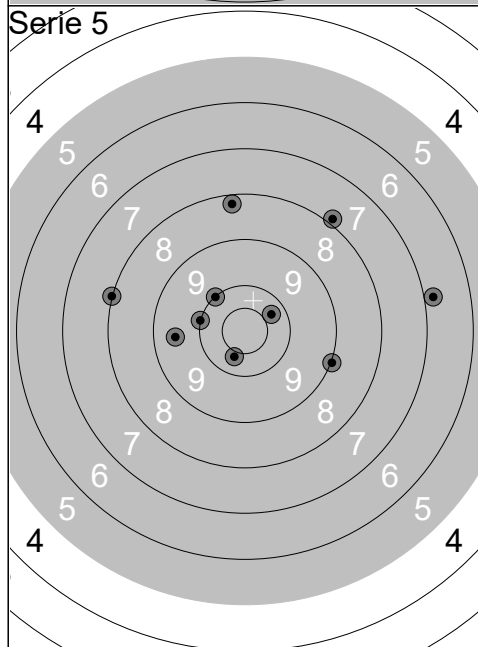

Skjutlag	Tavla	Kim Jönsson			
1	9	Furulunds Skytteförening (SK)	HERR		
300m STD		kristinehamn skf			
23-26.07.2018		Sport SM 2018			
	1:	9.0 ↗		1:	10.2 ➡
	2:	9.5 ➡		2:	9.3 ↘
	3:	8.9 ↗		3:	10.8x ➡
	4:	9.4 ➡		4:	9.5 ←
	5:	8.9 ↘		5:	10.3 ➡
	6:	10.4 ➡		6:	9.8 ←
	7:	8.7 ↑		7:	10.6x ↘
	8:	9.5 ←		8:	10.6x ↗
	9:	7.8 ↘		9:	9.8 ↘
	10:	9.3 ↑		10:	9.8 ↘
Serie 91.4		Serie 100.7			
Total 91.4		Total 192.1			
	1:	10.4 ↘		1:	10.5x ↗
	2:	9.6 ↗		2:	10.0 ↑
	3:	10.5x ↘		3:	9.3 ↑
	4:	10.7x ←		4:	10.5x ↑
	5:	9.8 ➡		5:	10.0 ➡
	6:	10.3 ➡		6:	10.0 ↑
	7:	10.7x ↗		7:	10.2 ➡
	8:	10.6x ↘		8:	10.2 ➡
	9:	10.2 ↘		9:	9.7 ➡
	10:	10.0 ↑		10:	9.2 ↑
Serie 102.8		Serie 99.6			
Total 294.9		Total 394.5			
	1:	9.2 ↑		1:	8.7 ↘
	2:	7.7 ↘		2:	9.7 ↗
	3:	7.7 ➡		3:	7.8 ↖
	4:	8.7 ↘		4:	8.2 ←
	5:	7.7 ↗		5:	9.6 ↓
	6:	2.6 ➡		6:	9.6 ↖
	7:	10.4 ←		7:	7.9 ↘
	8:	5.5 ➡		8:	9.7 ↗
	9:	8.0 ↓		9:	10.5x ↓
	10:	8.7 ➡		10:	8.3 ↓
Serie 76.2		Serie 90.0			
Total 470.7		Total 560.7			

1:	9.4	←
2:	10.0	↑
3:	9.4	←
4:	10.3	←
5:	8.2	↑
6:	10.2	↓
7:	10.2	→
8:	9.3	→
9:	10.7x	→
10:	10.2	↓
<b>Serie</b>		<b>97.9</b>
<b>Total</b>		<b>97.9</b>

1:	9.8	↖
2:	8.8	↗
3:	9.9	↗
4:	10.4x	→
5:	9.4	↑
6:	9.4	→
7:	9.6	↙
8:	10.8x	↓
9:	10.7x	↗
10:	10.0	↗
<b>Serie</b>		<b>98.8</b>
<b>Total</b>		<b>196.7</b>

1:	9.6	→
2:	10.9x	↙
3:	10.6x	↓
4:	9.7	←
5:	8.7	↗
6:	10.3	←
7:	10.3	↘
8:	10.5x	→
9:	9.6	↖
10:	10.5x	↘
<b>Serie</b>		<b>100.7</b>
<b>Total</b>		<b>297.4</b>

1:	10.5x	↙
2:	9.5	↘
3:	10.6x	→
4:	9.7	↑
5:	10.5x	↓
6:	9.5	↑
7:	10.4x	↙
8:	8.9	→
9:	9.7	←
10:	10.8x	↖
<b>Serie</b>		<b>100.1</b>
<b>Total</b>		<b>397.5</b>