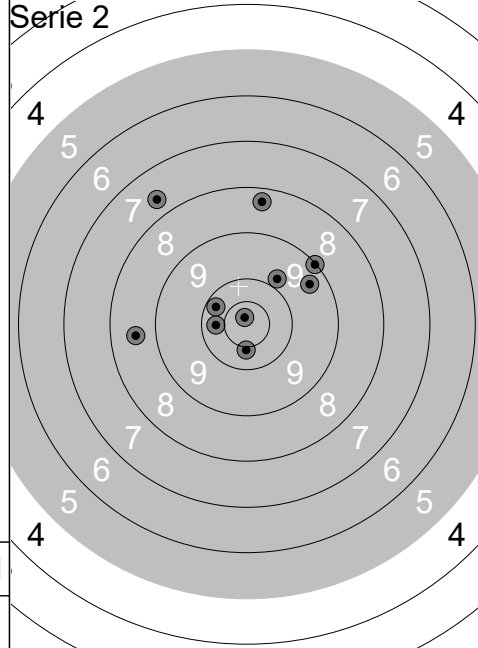

Serie 2

1:	10.4x	↘
2:	9.0	↗
3:	10.8x	↖
4:	7.7	↖
5:	9.8	↗
6:	10.2	↖
7:	9.4	↗
8:	8.6	←
9:	10.3	←
10:	8.3	↑
Serie		94.5
Total		183.6