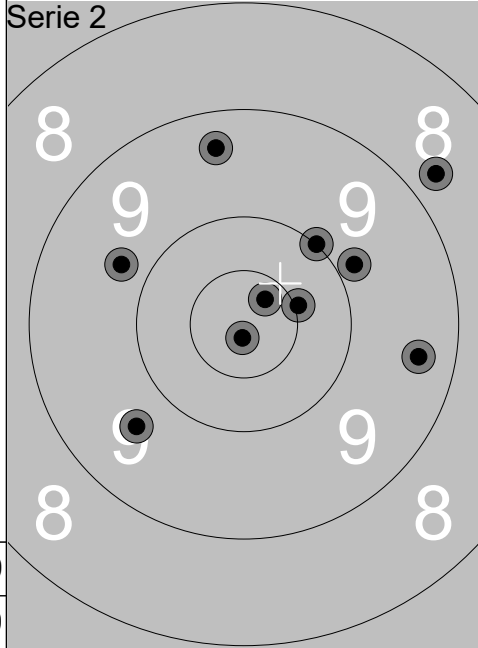

1:	10.4 ←
2:	9.5 ↙
3:	10.0 →
4:	9.1 →
5:	9.7 ↗
6:	10.0 ↙
7:	8.7 ←
8:	8.9 →
9:	10.2 ↑
10:	6.5 →
<b>Serie</b>	<b>93.0</b>
<b>Total</b>	<b>503.8</b>

1:	8.9 ←
2:	9.0 ↗
3:	8.6 ↙
4:	10.7x ↓
5:	8.4 ↗
6:	8.9 ←
7:	8.1 ↙
8:	9.9 ←
9:	9.4 ↗
10:	7.7 →
<b>Serie</b>	<b>89.6</b>
<b>Total</b>	<b>593.4</b>

Skjutlag	Tavla	Karl Olsson		
1	8			
300m STD		Eskilstuna Skytteförening (SÖ)		
23-26.07.2018		Sport SM 2018		
		kristinehamn skf		
<b>Serie 1</b> 	1: 10.4x ↖	<b>Serie 2</b> 		
	2: 10.6x ↓		1: 10.0 ↖	
	3: 9.7 ↗		2: 10.4 →	
	4: 10.5x ←	3: 10.5x ↖		
	5: 10.1 →	4: 10.7x ↖		
	6: 10.5x ↗	5: 10.4 ↗		
	7: 10.6x ←	6: 10.1 ↗		
	8: 10.1 →	7: 9.6 →		
	9: 10.1 ↗	8: 9.5 →		
	10: 9.9 ←	9: 9.1 ←		
		10: 10.6x →		
	<b>Serie</b> 102.5	<b>Serie</b> 100.9		
	<b>Total</b> 102.5	<b>Total</b> 203.4		
<b>Serie 3</b> 	<b>Serie 4</b> 	1: 10.1 ↓	1: 10.6x ↘	
		2: 10.7x ↗	2: 10.5x ↗	2: 10.5x ↗
		3: 10.3 →	3: 10.9x ↑	3: 10.9x ↑
	4: 10.4 ↓	4: 10.0 →	4: 10.0 →	
	5: 10.3 ↓	5: 10.7x →	5: 10.7x →	
	6: 10.3 →	6: 10.1 ↓	6: 10.1 ↓	
	7: 10.1 ↓	7: 10.8x ↑	7: 10.8x ↑	
	8: 10.5x ↗	8: 10.5x ↘	8: 10.5x ↘	
	9: 10.6x →	9: 10.7x →	9: 10.7x →	
	10: 10.2 ←	10: 10.1 ↓	10: 10.1 ↓	
	<b>Serie</b> 103.5	<b>Serie</b> 104.9		
	<b>Total</b> 306.9	<b>Total</b> 411.8		
<b>Serie 5</b> 	<b>Serie 6</b> 	1: 10.4 ←	1: 9.3 ↖	
		2: 9.7 ↑	2: 10.3 ←	2: 10.3 ←
		3: 10.6x →	3: 10.0 ↖	3: 10.0 ↖
	4: 10.3 ↑	4: 10.4 ↑	4: 10.4 ↑	
	5: 9.9 →	5: 9.9 ↖	5: 9.9 ↖	
	6: 10.1 ←	6: 10.3 ←	6: 10.3 ←	
	7: 9.8 ↗	7: 9.1 ↗	7: 9.1 ↗	
	8: 10.4x ↗	8: 9.9 ↗	8: 9.9 ↗	
	9: 9.4 ↑	9: 10.9x ↓	9: 10.9x ↓	
	10: 9.8 →	10: 9.7 ↑	10: 9.7 ↑	
	<b>Serie</b> 100.4	<b>Serie</b> 99.8		
	<b>Total</b> 512.2	<b>Total</b> 612.0		

1:	9.4	←
2:	10.0	↑
3:	9.4	←
4:	10.3	←
5:	8.2	↑
6:	10.2	↓
7:	10.2	→
8:	9.3	→
9:	10.7x	→
10:	10.2	↓
<b>Serie</b>		<b>97.9</b>
<b>Total</b>		<b>97.9</b>

1:	9.8	↖
2:	8.8	↗
3:	9.9	↗
4:	10.4x	→
5:	9.4	↑
6:	9.4	→
7:	9.6	↙
8:	10.8x	↓
9:	10.7x	↗
10:	10.0	↗
<b>Serie</b>		<b>98.8</b>
<b>Total</b>		<b>196.7</b>