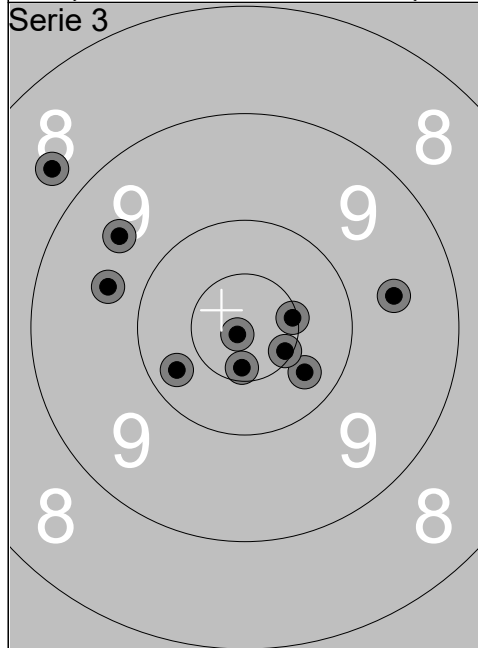

Skjutlag	Tavla	Kim Jönsson			
1	9	Furulunds Skytteförening (SK)	HERR		
300m STD		kristinehamn skf			
23-26.07.2018		Sport SM 2018			
	1:	9.0 ↗		1:	10.2 ➡
	2:	9.5 ➡		2:	9.3 ↘
	3:	8.9 ↗		3:	10.8x ➡
	4:	9.4 ➡		4:	9.5 ←
	5:	8.9 ↘		5:	10.3 ➡
	6:	10.4 ➡		6:	9.8 ←
	7:	8.7 ↑		7:	10.6x ↘
	8:	9.5 ←		8:	10.6x ↗
	9:	7.8 ↘		9:	9.8 ↘
	10:	9.3 ↑		10:	9.8 ↘
Serie 91.4		Serie 100.7			
Total 91.4		Total 192.1			
	1:	10.4 ↘		1:	10.5x ↗
	2:	9.6 ↗		2:	10.0 ↑
	3:	10.5x ↘		3:	9.3 ↑
	4:	10.7x ←		4:	10.5x ↑
	5:	9.8 ➡		5:	10.0 ➡
	6:	10.3 ➡		6:	10.0 ↑
	7:	10.7x ↗		7:	10.2 ➡
	8:	10.6x ↘		8:	10.2 ➡
	9:	10.2 ↘		9:	9.7 ➡
	10:	10.0 ↑		10:	9.2 ↑
Serie 102.8		Serie 99.6			
Total 294.9		Total 394.5			
	1:	9.2 ↑		1:	8.7 ↘
	2:	7.7 ↘		2:	9.7 ↗
	3:	7.7 ➡		3:	7.8 ↖
	4:	8.7 ↘		4:	8.2 ←
	5:	7.7 ↗		5:	9.6 ↓
	6:	2.6 ➡		6:	9.6 ↖
	7:	10.4 ←		7:	7.9 ↘
	8:	5.5 ➡		8:	9.7 ↗
	9:	8.0 ↓		9:	10.5x ↓
	10:	8.7 ➡		10:	8.3 ↓
Serie 76.2		Serie 90.0			
Total 470.7		Total 560.7			

1:	9.4	←
2:	10.0	↑
3:	9.4	←
4:	10.3	←
5:	8.2	↑
6:	10.2	↓
7:	10.2	→
8:	9.3	→
9:	10.7x	→
10:	10.2	↓
<b>Serie</b>		<b>97.9</b>
<b>Total</b>		<b>97.9</b>

1:	9.8	↖
2:	8.8	↗
3:	9.9	↗
4:	10.4x	→
5:	9.4	↑
6:	9.4	→
7:	9.6	↙
8:	10.8x	↓
9:	10.7x	↗
10:	10.0	↗
<b>Serie</b>		<b>98.8</b>
<b>Total</b>		<b>196.7</b>