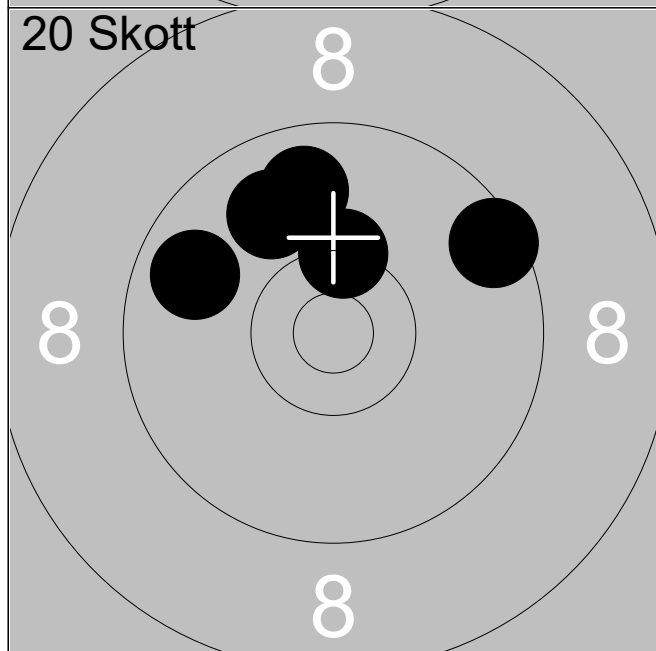

20 Skott

11:	9.5	↙
12:	9.4	↑
13:	8.5	↖
14:	10.6x	↘
15:	9.2	↗

Serie 45

Total 140

20 Skott

16:	10.0	↓
17:	9.0	↖
18:	9.2	↘
19:	9.4	↖
20:	9.2	↑

Serie 46

Total 186

1:	8.6	↙
2:	8.1	↙
3:	8.4	↘
4:	8.4	↘
5:	9.1	↖
6:	9.7	↗
7:	10.5x	↖
8:	9.0	↗
9:	9.4	↗
10:	10.3x	↖

Serie	88
-------	-----------

Total	0
-------	----------

11:	10.8x	↙
12:	9.4	↗
13:	10.4x	↗
14:	10.1	↗
15:	10.8x	↘

Serie	49
-------	-----------

Total	0
-------	----------

1:	9.8	↗
2:	9.8	↖
3:	10.3x	↗
4:	9.9	↗
5:	9.5	↗

Serie	46
-------	-----------

Total	46
-------	-----------

6:	9.0	↘
7:	9.7	←
8:	9.8	←
9:	9.4	↗
10:	10.6x	→