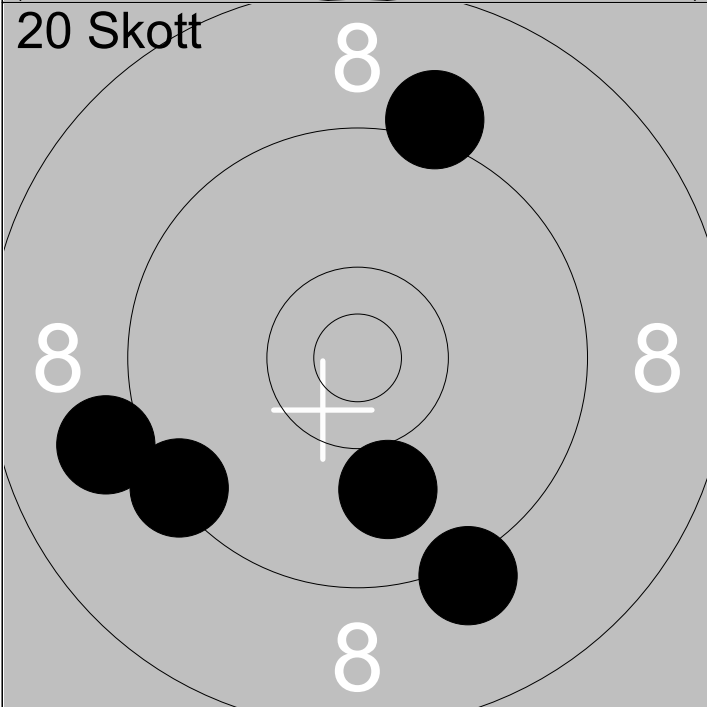

1:	10.5x	↙
2:	9.5	→
3:	10.6x	↑
4:	9.8	←
5:	10.9x	↗

Serie	48
-------	-----------

Total	48
-------	-----------

6:	10.1	↙
7:	9.9	↘
8:	9.7	↙
9:	9.7	↗
10:	10.0	←

Serie	47
-------	-----------

Total	95
-------	-----------

20 Skott

11:	9.5	↙
12:	9.4	↑
13:	8.5	↖
14:	10.6x	↘
15:	9.2	↗

Serie 45

Total 140

20 Skott

16:	10.0	↓
17:	9.0	↖
18:	9.2	↘
19:	9.4	↖
20:	9.2	↑

Serie 46

Total 186

1:	8.6	↙
2:	8.1	↙
3:	8.4	↘
4:	8.4	↘
5:	9.1	↖
6:	9.7	↗
7:	10.5x	↖
8:	9.0	↗
9:	9.4	↗
10:	10.3x	↖

Serie	88
-------	-----------

Total	0
-------	----------

11:	10.8x	↙
12:	9.4	↗
13:	10.4x	↗
14:	10.1	↗
15:	10.8x	↘