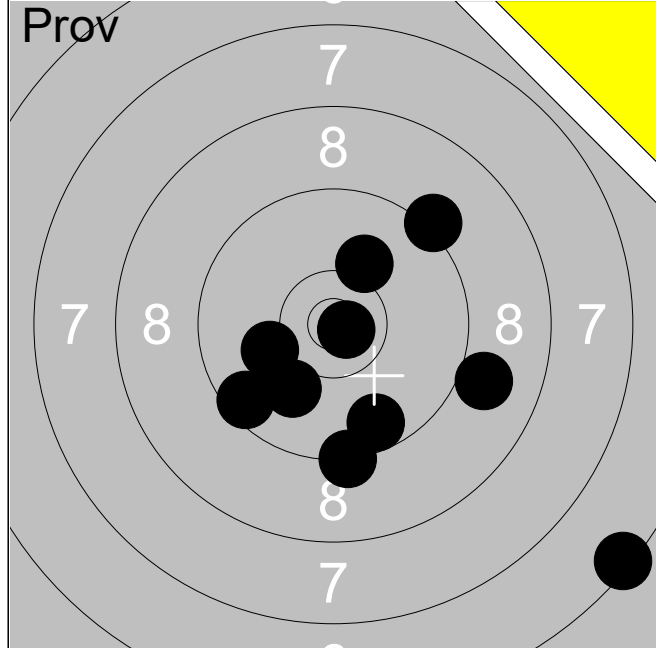

1:	10.1	←
2:	9.5	↙
3:	9.2	↗
4:	9.3	↓
5:	6.4	↘
6:	9.6	↘
7:	9.0	→
8:	10.0	↙
9:	10.8x	→
10:	10.1	↗

Serie	91

Total	0