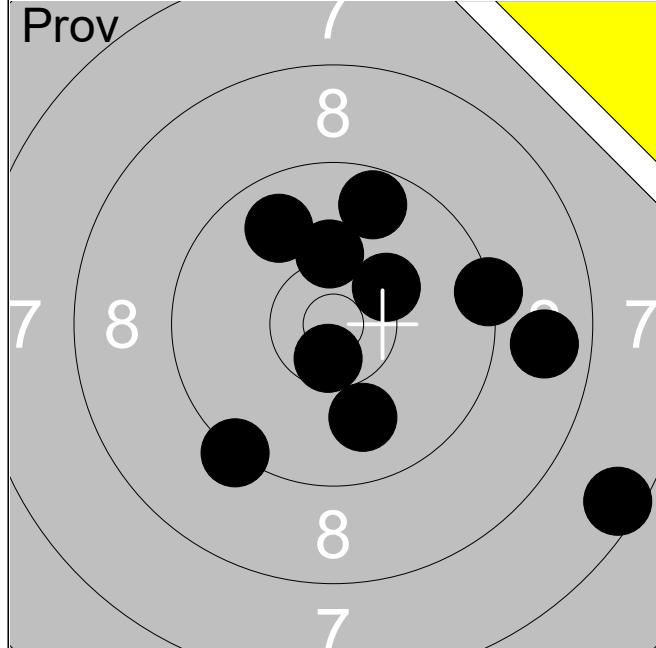

Total	<b>94</b>
-------	-----------

20 Skott

11:	8.3	↓
12:	9.7	↓
13:	9.5	↓
14:	10.1	↗
15:	8.4	↘

Serie 44

Total 138

20 Skott

16:	10.0	↖
17:	10.3x	↓
18:	10.3x	↑
19:	8.1	↖
20:	10.7x	↓

Serie 48

Total 186

1:	7.5	↘
2:	9.8	↗
3:	10.6x	↓
4:	10.3x	↗
5:	10.0	↓
6:	9.7	↗
7:	9.3	→
8:	8.8	→
9:	10.2	↑
10:	9.3	↙

Serie	91
-------	----

Total	0
-------	---

1:	10.2	↙
2:	9.5	↖
3:	10.1	↗
4:	9.2	↘
5:	9.0	→

Serie	47
-------	----