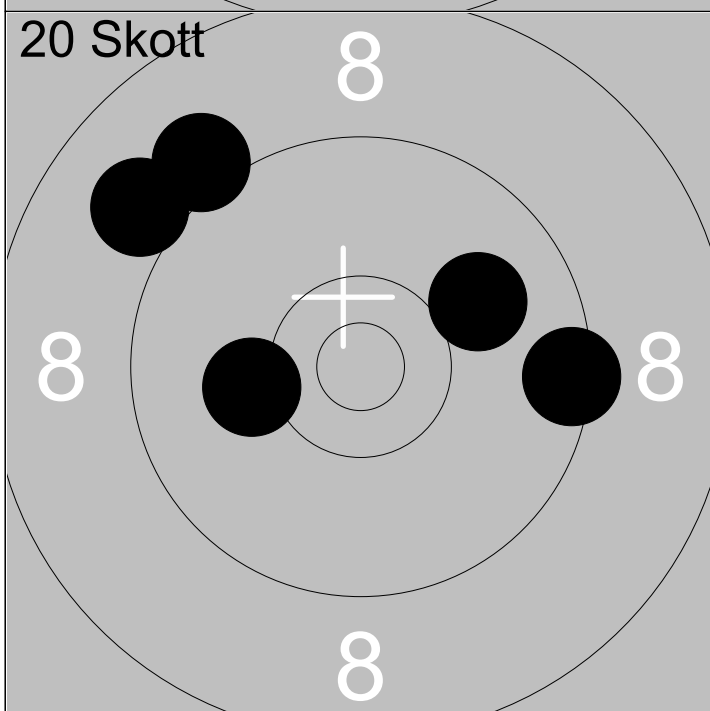

Serie 49

Total 99

11:	10.2	↘
12:	8.9	↗
13:	8.9	↗
14:	9.1	↘
15:	9.1	←

Serie 44

Total 143

16:	9.4	→
17:	10.0	↗
18:	9.0	↖
19:	10.2	←
20:	9.1	↖

Serie 47

Total 190

1:	10.4x	↖
2:	8.7	↑
3:	8.5	↗
4:	9.3	↑
5:	9.1	↑
6:	9.2	→
7:	10.4x	→
8:	10.2	→
9:	10.1	↓
10:	10.6x	↓

Serie	<b>93</b>
-------	-----------

Total	<b>0</b>
-------	----------

11:	9.4	↘
12:	9.4	→
13:	9.6	↘
14:	9.9	→
15:	10.0	↗
16:	10.1	↘
17:	10.6x	↘