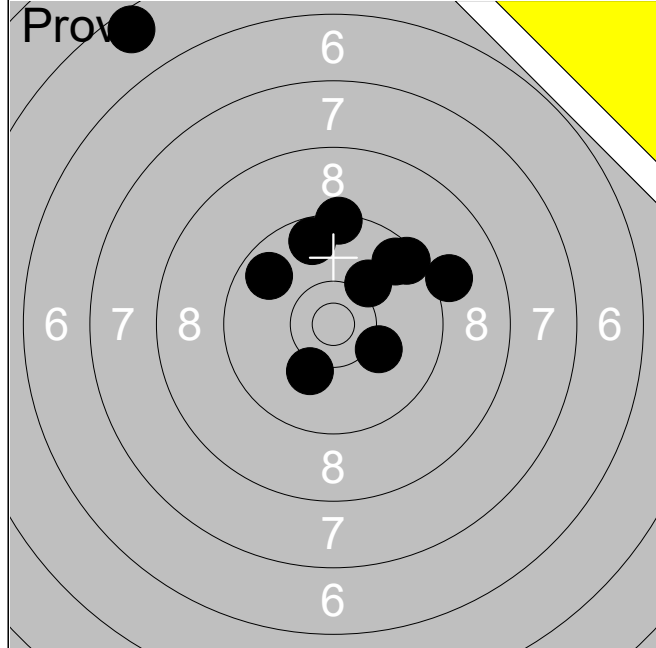

Total	91
-------	-----------

20 Skott

11:	10.4x	↗
12:	10.0	↘
13:	9.5	↗
14:	9.5	↗
15:	8.9	↗

Serie 46

Total 137

20 Skott

16:	9.5	↗
17:	10.2	↗
18:	10.4x	↘
19:	9.8	↗
20:	8.6	→

Serie 46

Total 183

1:	5.6	↗
2:	9.4	↑
3:	9.7	↖
4:	9.7	↑
5:	9.1	→
6:	9.6	↗
7:	10.2	↘
8:	10.2	↓
9:	9.5	↗
10:	10.1	↗

Serie 89

Total 0

11:	10.6x	→
12:	9.7	→

Serie 19

Total 0

1:	10.1	↓
2:	10.1	↖
3:	8.7	↗
4:	10.5x	↘
5:	10.6x	↓