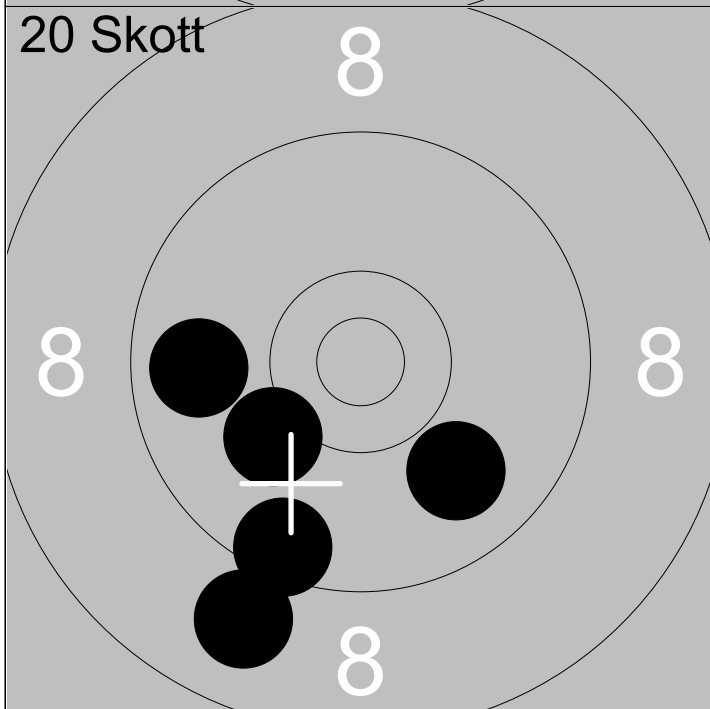

20 Skott

11:	9.5	↗
12:	10.1	↖
13:	9.0	↘
14:	9.1	→
15:	10.4x	↙

Serie 47

Total 139

20 Skott

16:	8.9	↘
17:	9.5	↘
18:	9.9	↘
19:	9.8	←
20:	10.1	↙

Serie 45

Total 184

1:	9.3	↑
2:	8.7	←
3:	9.2	←
4:	9.9	↗
5:	8.6	←
6:	10.4x	→
7:	9.8	↗
8:	9.6	↑
9:	10.1	↗
10:	9.3	↖
Serie		90
Total		0

11:	9.7	→
12:	9.4	↖
Serie		18
Total		0

1:	8.9	↗
2:	9.3	←
3:	9.2	←
4:	10.2	↑
5:	9.4	→
Serie		45
Total		45