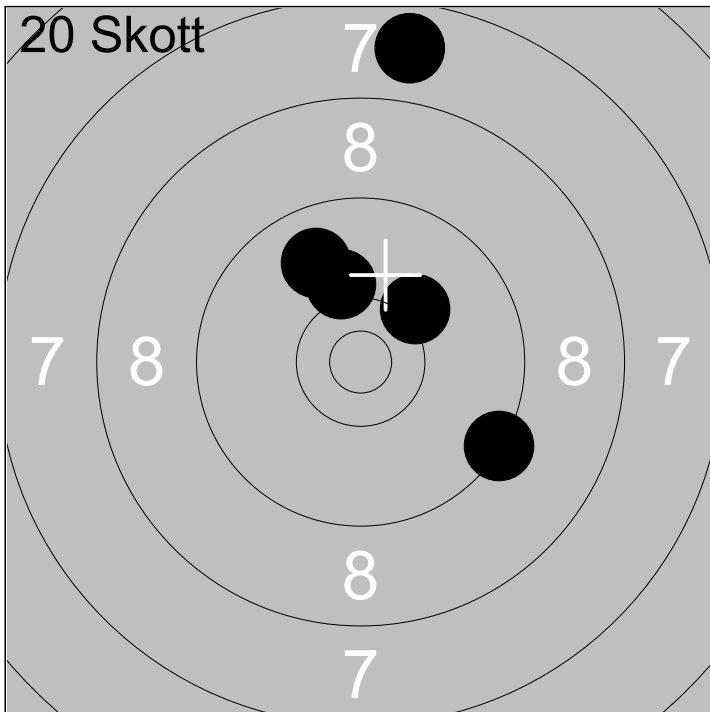

11:	7.8	↑
12:	10.2	↗
13:	10.1	↑
14:	9.3	↘
15:	9.9	↗

Serie 45

Total 139

16:	9.8	↗
17:	9.6	↗
18:	8.7	↘
19:	9.4	→
20:	8.7	↘

Serie 43

Total 182