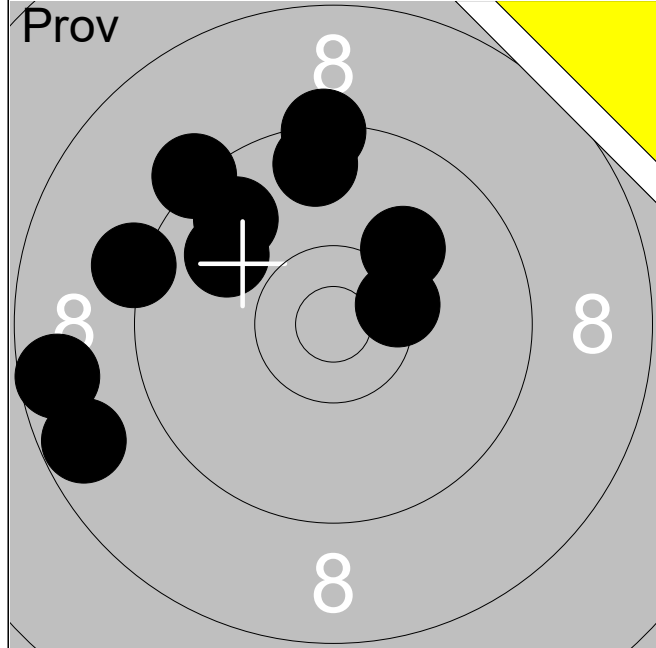

20 Skott

11:	9.5	↗
12:	10.1	↖
13:	9.0	↘
14:	9.1	→
15:	10.4x	↙

Serie 47

Total 139

20 Skott

16:	8.9	↘
17:	9.5	↘
18:	9.9	↘
19:	9.8	←
20:	10.1	↙

Serie 45

Total 184

1:	9.3	↑
2:	8.7	←
3:	9.2	←
4:	9.9	↗
5:	8.6	←
6:	10.4x	→
7:	9.8	↗
8:	9.6	↑
9:	10.1	↗
10:	9.3	↖
Serie		90
Total		0

11:	9.7	→
12:	9.4	↖
Serie		18
Total		0

1:	8.9	↗
2:	9.3	←
3:	9.2	←
4:	10.2	↑
5:	9.4	→
Serie		45
Total		45