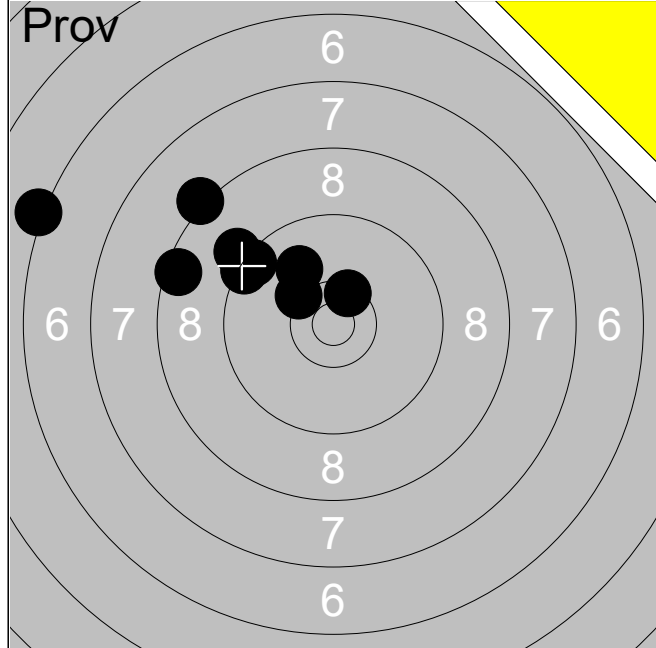

Total	95
-------	-----------

20 Skott

11:	10.3x	←
12:	10.8x	→
13:	9.7	↓
14:	10.8x	↘
15:	9.3	↓

Serie 48

Total 143

20 Skott

16:	10.2	←
17:	9.5	↘
18:	9.6	←
19:	10.1	↗
20:	10.1	↘

Serie 48

Total 191

1:	6.2	↖
2:	9.4	↗
3:	9.4	↗
4:	8.2	↗
5:	10.0	↗
6:	10.4x	↗
7:	9.1	↗
8:	8.5	↖
9:	9.4	↗
10:	10.3	↗

Serie	88
-------	-----------

Total	0
-------	----------

11:	9.3	↑
12:	10.1	↗

Serie	19
-------	-----------