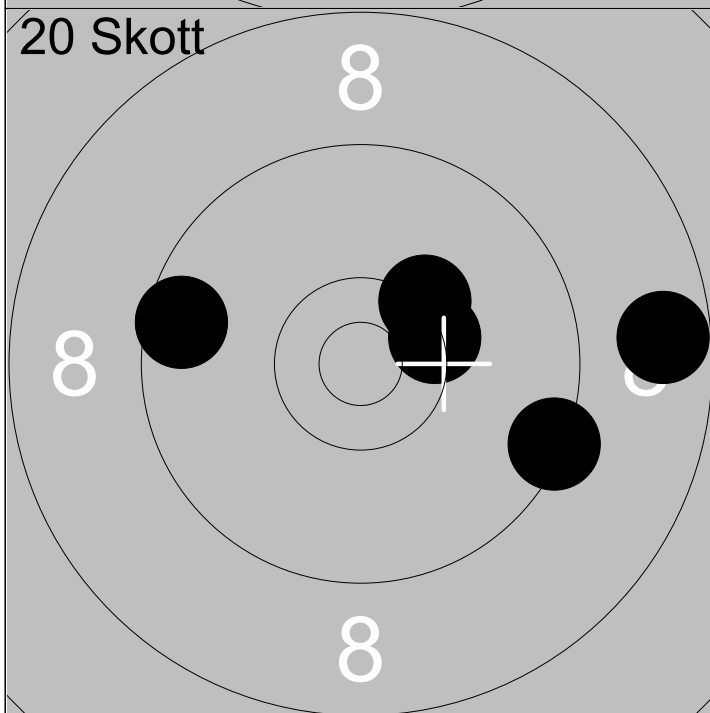

20 Skott

11:	9.6	↖
12:	9.2	←
13:	9.6	↗
14:	8.7	→
15:	10.2	↗

Serie 45

Total 134

20 Skott

16:	9.6	←
17:	10.4x	→
18:	10.3	↗
19:	9.4	→
20:	8.7	→

Serie 46

Total 180

1:	9.2	←
2:	9.2	←
3:	9.6	←
4:	8.5	←
5:	10.3x	←
6:	10.8x	↗
7:	9.7	↗
8:	9.1	→
9:	9.6	↘
10:	10.2	→

Serie	92
-------	----

Total	0
-------	---

11:	9.2	→
12:	10.2	→
13:	10.7x	↗
14:	9.8	↗

Serie	38
-------	----

Total	0
-------	---